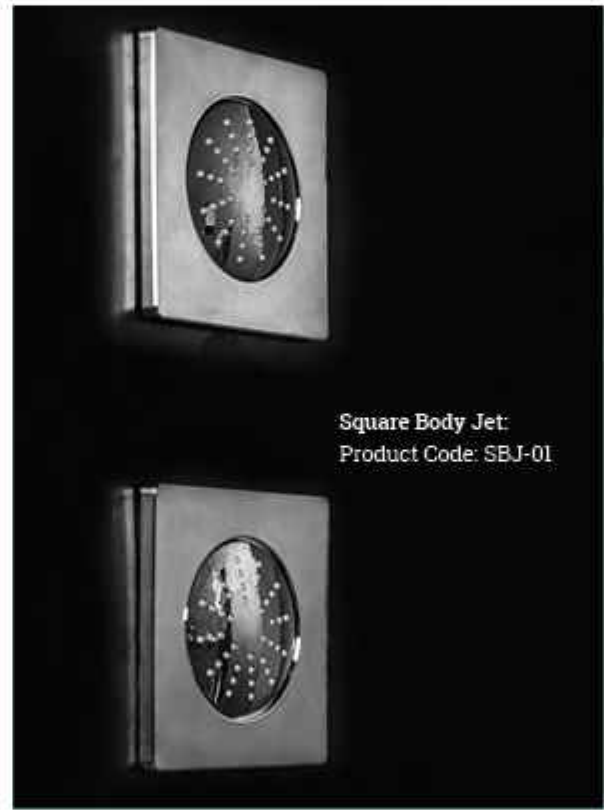

- Product Code: Oceanus
- Installation Type: Built-in Ceiling, Size: 65 X45 cm
- Features: • Mist 2x • Waterfall 2x • Rainshower
- Long Chromo Therapy Light 2x controlled by remote.

Thermostatic Mixer Product Code: D-03
 Concealed Valve: Product Code: D-05