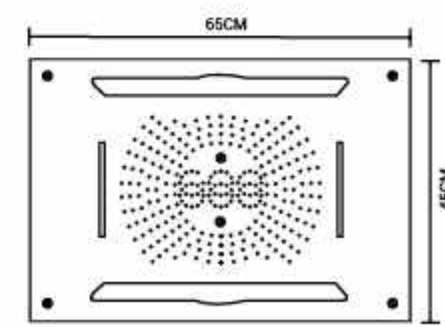

- Product Code: Oceanus
- Installation Type: Built-in Ceiling, Size: 65 X45 cm
- Features: • Mist 2x • Waterfall 2x • Rainshower
- Long Chromo Therapy Light 2x controlled by remote.