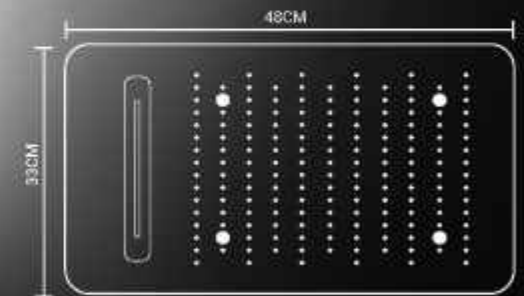

High Flow Round Thermostatic Diverter
with five function: Product Code: DK-02

Concealed Valve:
Product Code: DK-07

High Flow Square Thermostatic Diverter with
five function: Product Code: DK-01

Concealed Valve:
Product Code: DK-06

Sky High

- Product Code: Sky High
- Installation Type: Built-in Ceiling, Size: 48 X 33 cm
- Features: • Mist 4x • Rainshower
- Long Chromotherapy Light 1x Controlled by remote.

Shower !
The Place of thoughts
and decision making..

Square Spout:
Product Code: SP-02

Dazzle

- Product Code: Dazzle
- Installation Type: Built-in Ceiling, Size: 33 X 33 cm
- Features: • Mist 2x • Waterfall 1x • Rainshower

High Flow Round Thermostatic
Mixer with five way Diverter
Product Code: D-06