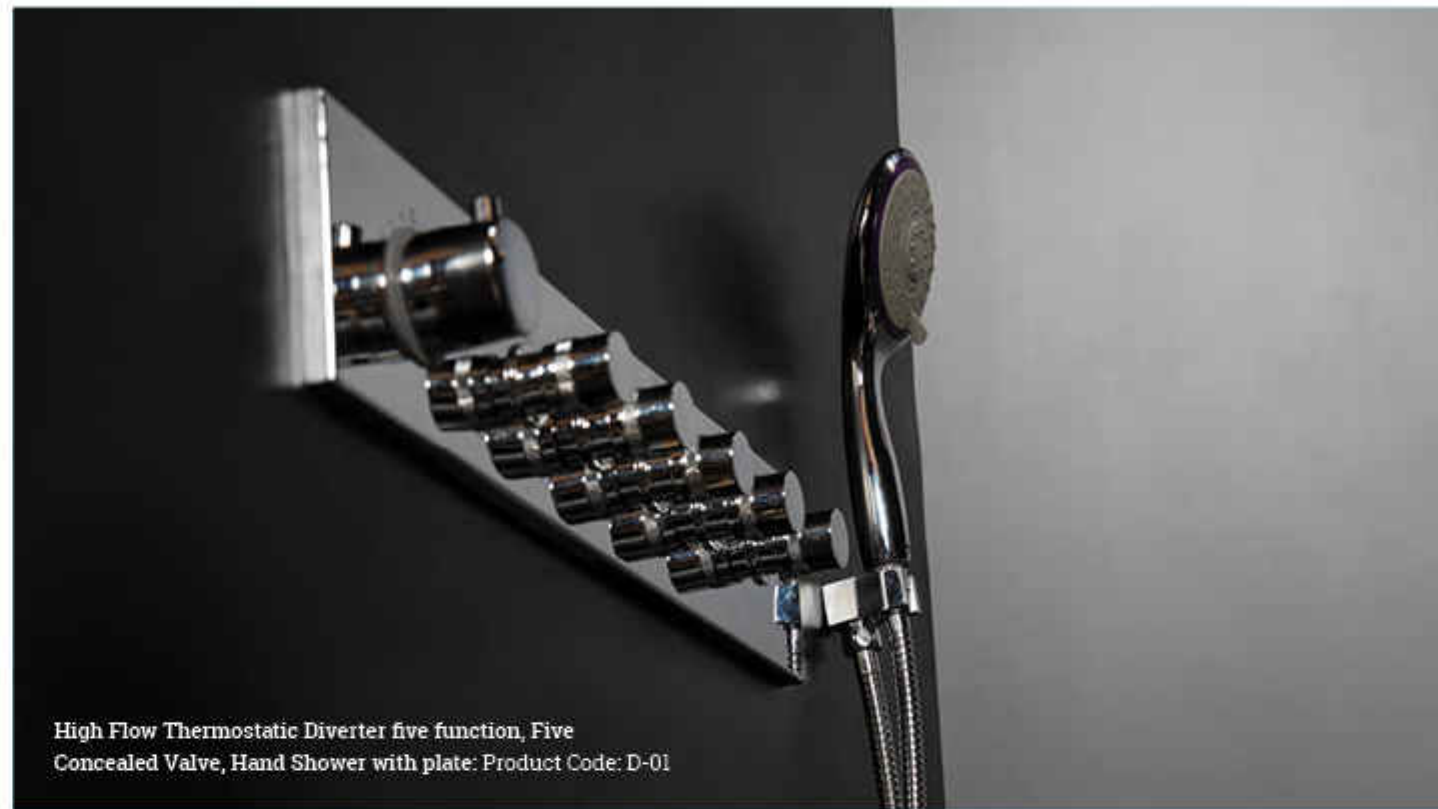

Let it go down the drain, you will start to feel lighter and much more clear.

Rivera

- Product Code: Rivera
- Installation Type: Built-in Ceiling, Size: 60 X 40 cm
- Features: • Mist 4x • Waterfall 2x • Rainshower
- Chromo Therapy Light in each shower nozzle controlled by remote.

High Flow Thermostatic Diverter, Five Concealed Valve, Hand Shower with plate: Product Code: D-01

Aquasense

Single Functional Square Hand Shower:
 Product Code: HS-02

- Product Code: Aquasense
- Installation Type: Built-in Ceiling, Size: 52 X 29 cm
- Features: • Mist 4x • Waterfall 2x • Rainshower • Chromo Therapy Light controlled by remote.