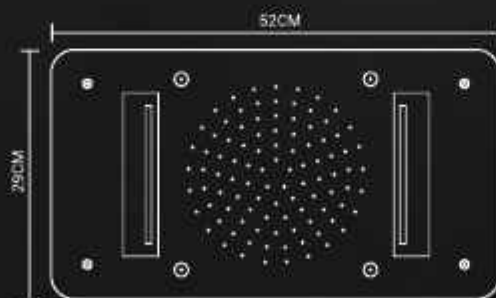

Let it go down the drain, you will start to feel lighter and much more clear.

Rivera

- Product Code: Rivera
- Installation Type: Built-in Ceiling, Size: 60 X 40 cm
- Features: • Mist 4x • Waterfall 2x • Rainshower
- Chromo Therapy Light in each shower nozzle controlled by remote.

High Flow Thermostatic Diverter, Five Concealed Valve, Hand Shower with plate: Product Code: D-01

Aquasense

Single Functional Square Hand Shower:
 Product Code: HS-02

- Product Code: Aquasense
- Installation Type: Built-in Ceiling, Size: 52 X 29 cm
- Features: • Mist 4x • Waterfall 2x • Rainshower • Chromo Therapy Light controlled by remote.