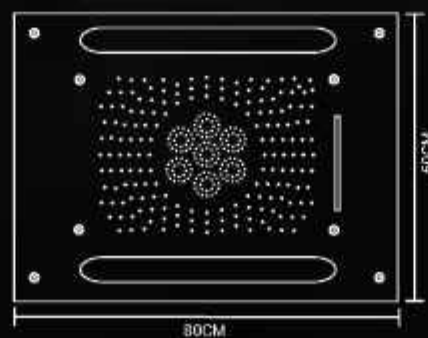

- Product Code: Atlantis
- Installation Type: Built-in Ceiling, Size: 60 X 80 cm
- Features: • Mist 4x • Waterfall 2x • Intense • Rainshower • Long Chromo Therapy Light 2x Controlled by remote.