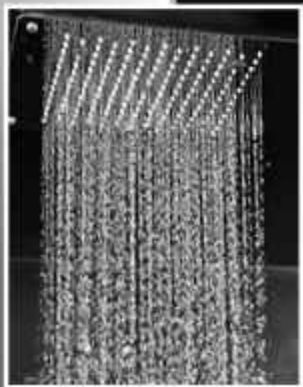

High Flow Round Thermostatic Diverter
with five function: Product Code: DK-02

Concealed Valve:
Product Code: DK-07

High Flow Square Thermostatic Diverter with
five function: Product Code: DK-01

Concealed Valve:
Product Code: DK-06

Sky High

- Product Code: Sky High
- Installation Type: Built-in Ceiling, Size: 48 X 33 cm
- Features: • Mist 4x • Rainshower
- Long Chromotherapy Light 1x Controlled by remote.

Shower !
The Place of thoughts
and decision making..

Square Spout:
Product Code: SP-02

Dazzle

- Product Code: Dazzle
- Installation Type: Built-in Ceiling, Size: 33 X 33 cm
- Features: • Mist 2x • Waterfall 1x • Rainshower

High Flow Round Thermostatic
Mixer with five way Diverter
Product Code: D-06