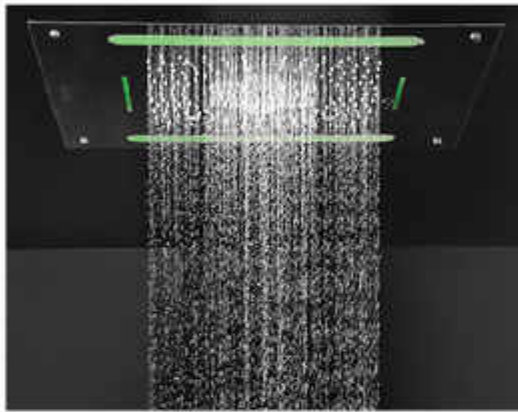

the types of water flow...

Rain Shower

As the name suggests, the water from shower creates rain like effect giving both energizing and revitalizing.

Cascade Fall

Feel the soothing effect of water as it flows down in a cascade creating a revitalizing spa experience as you relax. The gentle sound and feel of water rejuvenates along with the powerful massage.

Mist Effect

Sort of surrounds you with a thick mist of tiny water droplets. There's no stream of water projecting toward you. The tiny droplets spread out inside the shower space and consume you. It's like a steam room, but one that, well, actually gets you clean.

Intense Shower

A mode of shower which is produced at much higher pressure than rain shower and covers a specific area unlike rain shower. This mode is sure.

Remote controlled