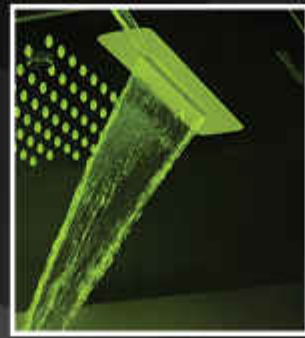

High Flow Round Thermostatic Diverter
with five function: Product Code: DK-02

Concealed Valve:
Product Code: DK-07

High Flow Square Thermostatic Diverter with
five function: Product Code: DK-01

Concealed Valve:
Product Code: DK-06

Sky High

- Product Code: Sky High
- Installation Type: Built-in Ceiling, Size: 48 X 33 cm
- Features: • Mist 4x • Rainshower
- Long Chromotherapy Light 1x Controlled by remote.

Shower !
The Place of thoughts
and decision making..

Square Spout:
Product Code: SP-02

Dazzle

- Product Code: Dazzle
- Installation Type: Built-in Ceiling, Size: 33 X 33 cm
- Features: • Mist 2x • Waterfall 1x • Rainshower

High Flow Round Thermostatic
Mixer with five way Diverter
Product Code: D-06