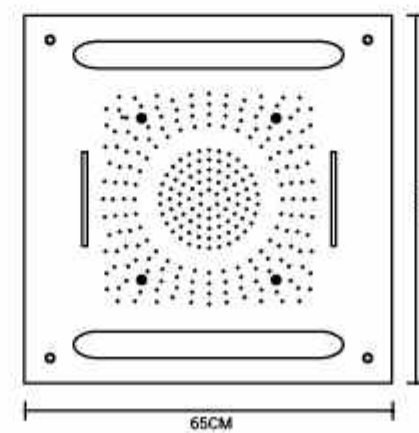

- Product Code: Oceanus
- Installation Type: Built-in Ceiling, Size: 65 X45 cm
- Features: • Mist 2x • Waterfall 2x • Rainshower
- Long Chromo Therapy Light 2x controlled by remote.

Thermostatic Mixer Product Code: D-03
 Concealed Valve: Product Code: D-05

Square Body Jet: Product Code: SBJ-01

SPOUT: in Brass Product Code: SP-01

Square Thermostatic Diverter with
Five Concealed Valve with plate:
Product Code: DK-04

Lustre

Thermostatic Diverter:
Product Code: D-03

Concealed Valve:
Product Code: D-05

Multi Flow Hand Shower:
Product Code: HS-01

- Product Code: Lustre
- Installation Type: Built-in Ceiling, Size: 65 X 60 cm
- Features: · Mist 4x · Waterfall 2x · Intense · Rainshower · Long Chromotherapy Light controlled by remote.