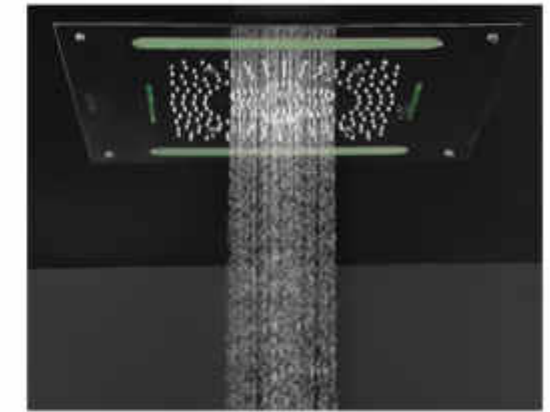

the types of water flow...

Rain Shower

As the name suggests, the water from shower creates rain like effect giving both energizing and revitalizing.

Cascade Fall

Feel the soothing effect of water as it flows down in a cascade creating a revitalizing spa experience as you relax. The gentle sound and feel of water rejuvenates along with the powerful massage.

Mist Effect

Sort of surrounds you with a thick mist of tiny water droplets. There's no stream of water projecting toward you. The tiny droplets spread out inside the shower space and consume you. It's like a steam room, but one that, well, actually gets you clean.