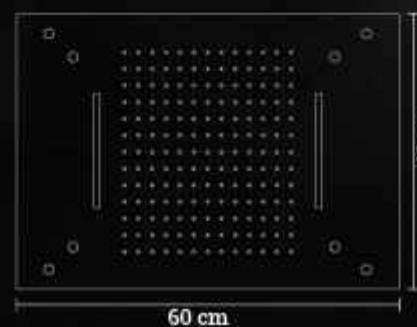

Let it go down the drain, you will start to feel lighter and much more clear.

Rivera

- Product Code: Rivera
- Installation Type: Built-in Ceiling, Size: 60 X 40 cm
- Features: • Mist 4x • Waterfall 2x • Rainshower
- Chromo Therapy Light in each shower nozzle controlled by remote.