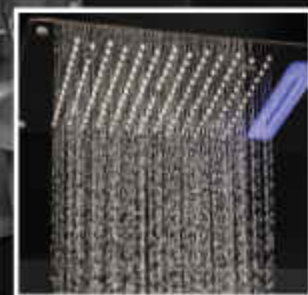

Aquasense

Single Functional Square Hand Shower:
Product Code: HS-02

- Product Code: Aquasense
- Installation Type: Built-in Ceiling, Size: 52 X 29 cm
- Features: • Mist 4x • Waterfall 2x • Rainshower • Chromo Therapy Light controlled by remote.