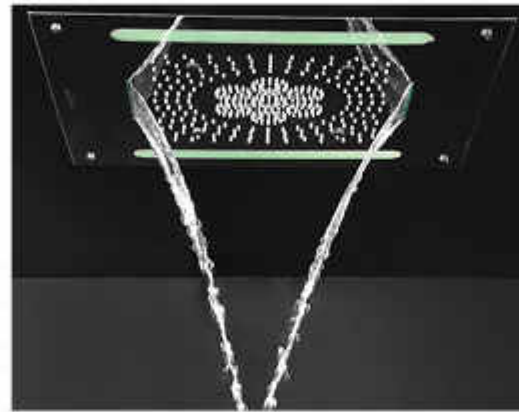

the types of water flow...

Rain Shower

As the name suggests, the water from shower creates rain like effect giving both energizing and revitalizing.

Cascade Fall

Feel the soothing effect of water as it flows down in a cascade creating a revitalizing spa experience as you relax. The gentle sound and feel of water rejuvenates along with the powerful massage.

Mist Effect

Sort of surrounds you with a thick mist of tiny water droplets. There's no stream of water projecting toward you. The tiny droplets spread out inside the shower space and consume you. It's like a steam room, but one that, well, actually gets you clean.