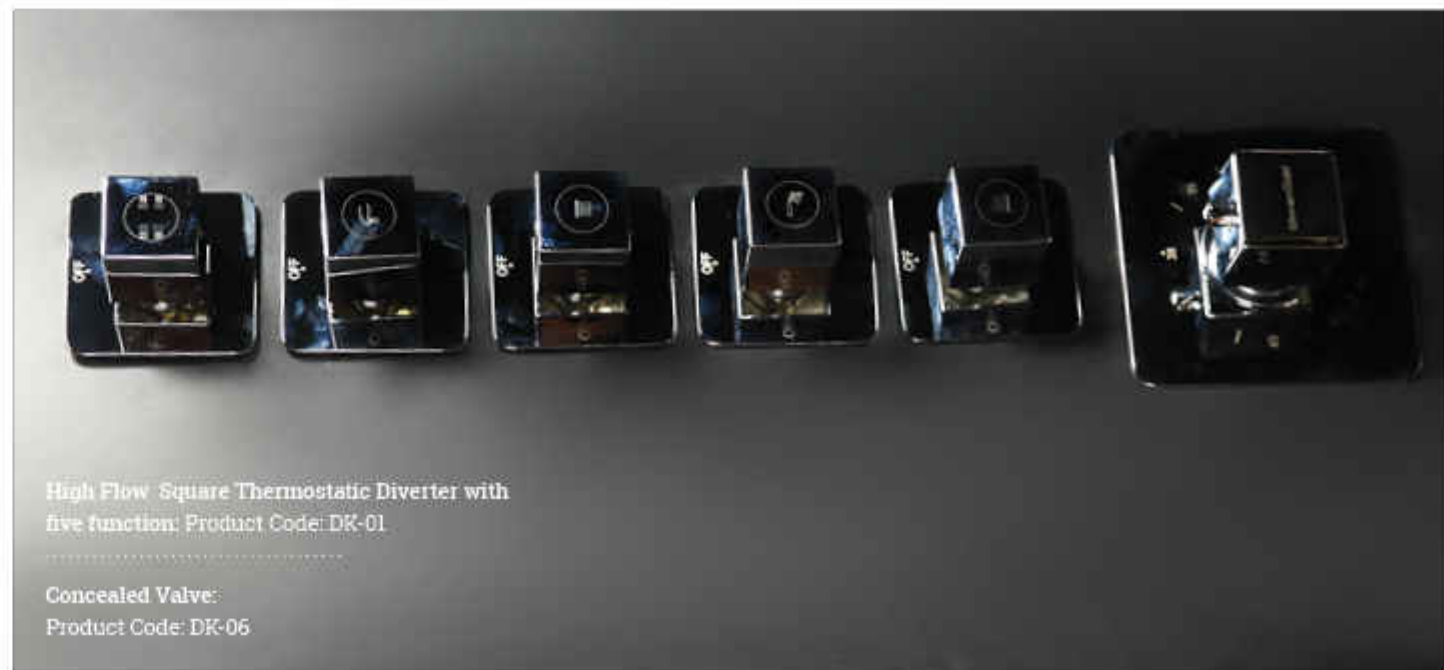

High Flow Thermostatic Diverter five function, Five Concealed Valve, Hand Shower with plate: Product Code: D-01

Square Body Jet:
 Product Code: SBJ-01

Round Body Jet:
 Product Code: RBJ-01

Multi Functional Hand Shower:
 Product Code: HS-01

Single Functional Square Hand Shower:
Product Code: HS-02

.....
Concealed Valve:
Product Code: D-05

.....
High Flow Thermostatic Diverter:
Product Code: D-03

- Product Code: Atlantis
- Installation Type: Built-in Ceiling, Size: 60 X 80 cm
- Features: • Mist 4x • Waterfall 2x • Intense • Rainshower • Long Chromo Therapy Light 2x Controlled by remote.

High Flow Round Thermostatic Diverter
with five function: Product Code: DK-02

Concealed Valve:
Product Code: DK-07

High Flow Square Thermostatic Diverter with
five function: Product Code: DK-01

Concealed Valve:
Product Code: DK-06

Sky High

- Product Code: Sky High
- Installation Type: Built-in Ceiling, Size: 48 X 33 cm
- Features: • Mist 4x • Rainshower
- Long Chromotherapy Light 1x Controlled by remote.

Shower !
The Place of thoughts
and decision making..