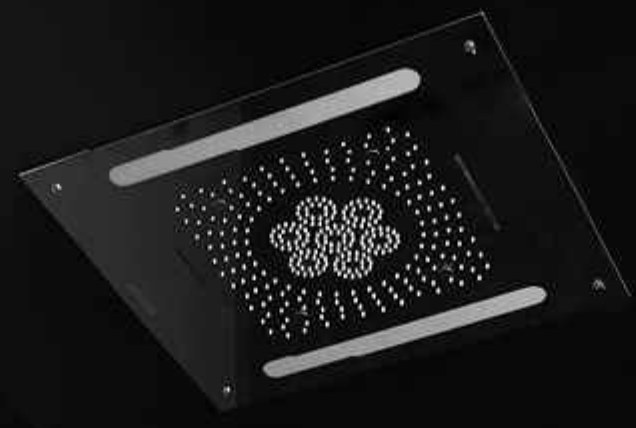

High Flow Thermostatic Diverter, Five Concealed Valve, Hand Shower with plate: Product Code: D-01

Aquasense

Single Functional Square Hand Shower:
 Product Code: HS-02

- Product Code: Aquasense
- Installation Type: Built-in Ceiling, Size: 52 X 29 cm
- Features: • Mist 4x • Waterfall 2x • Rainshower • Chromo Therapy Light controlled by remote.

High Flow Thermostatic Diverter five function, Five Concealed Valve, Hand Shower with plate: Product Code: D-01

Square Body Jet:
 Product Code: SBJ-01

Round Body Jet:
 Product Code: RBJ-01

Multi Functional Hand Shower:
 Product Code: HS-01

Single Functional Square Hand Shower:
Product Code: HS-02

.....
Concealed Valve:
Product Code: D-05

.....
High Flow Thermostatic Diverter:
Product Code: D-03

- Product Code: Atlantis
- Installation Type: Built-in Ceiling, Size: 60 X 80 cm
- Features: • Mist 4x • Waterfall 2x • Intense • Rainshower • Long Chromo Therapy Light 2x Controlled by remote.

Sky High

- Product Code: Sky High
- Installation Type: Built-in Ceiling, Size: 48 X 33 cm
- Features: • Mist 4x • Rainshower
- Long Chromotherapy Light 1x Controlled by remote.

Shower !
The Place of thoughts
and decision making..