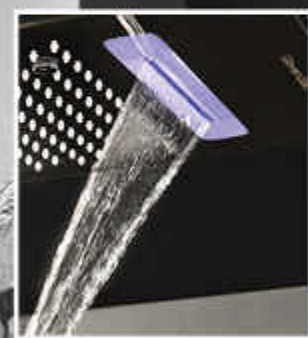

Let it go down the drain, you will start to feel lighter and much more clear.

Rivera

- Product Code: Rivera
- Installation Type: Built-in Ceiling, Size: 60 X 40 cm
- Features: • Mist 4x • Waterfall 2x • Rainshower
- Chromo Therapy Light in each shower nozzle controlled by remote.

High Flow Thermostatic Diverter, Five Concealed Valve, Hand Shower with plate: Product Code: D-01

Aquasense

Single Functional Square Hand Shower:
 Product Code: HS-02

- Product Code: Aquasense
- Installation Type: Built-in Ceiling, Size: 52 X 29 cm
- Features: • Mist 4x • Waterfall 2x • Rainshower • Chromo Therapy Light controlled by remote.