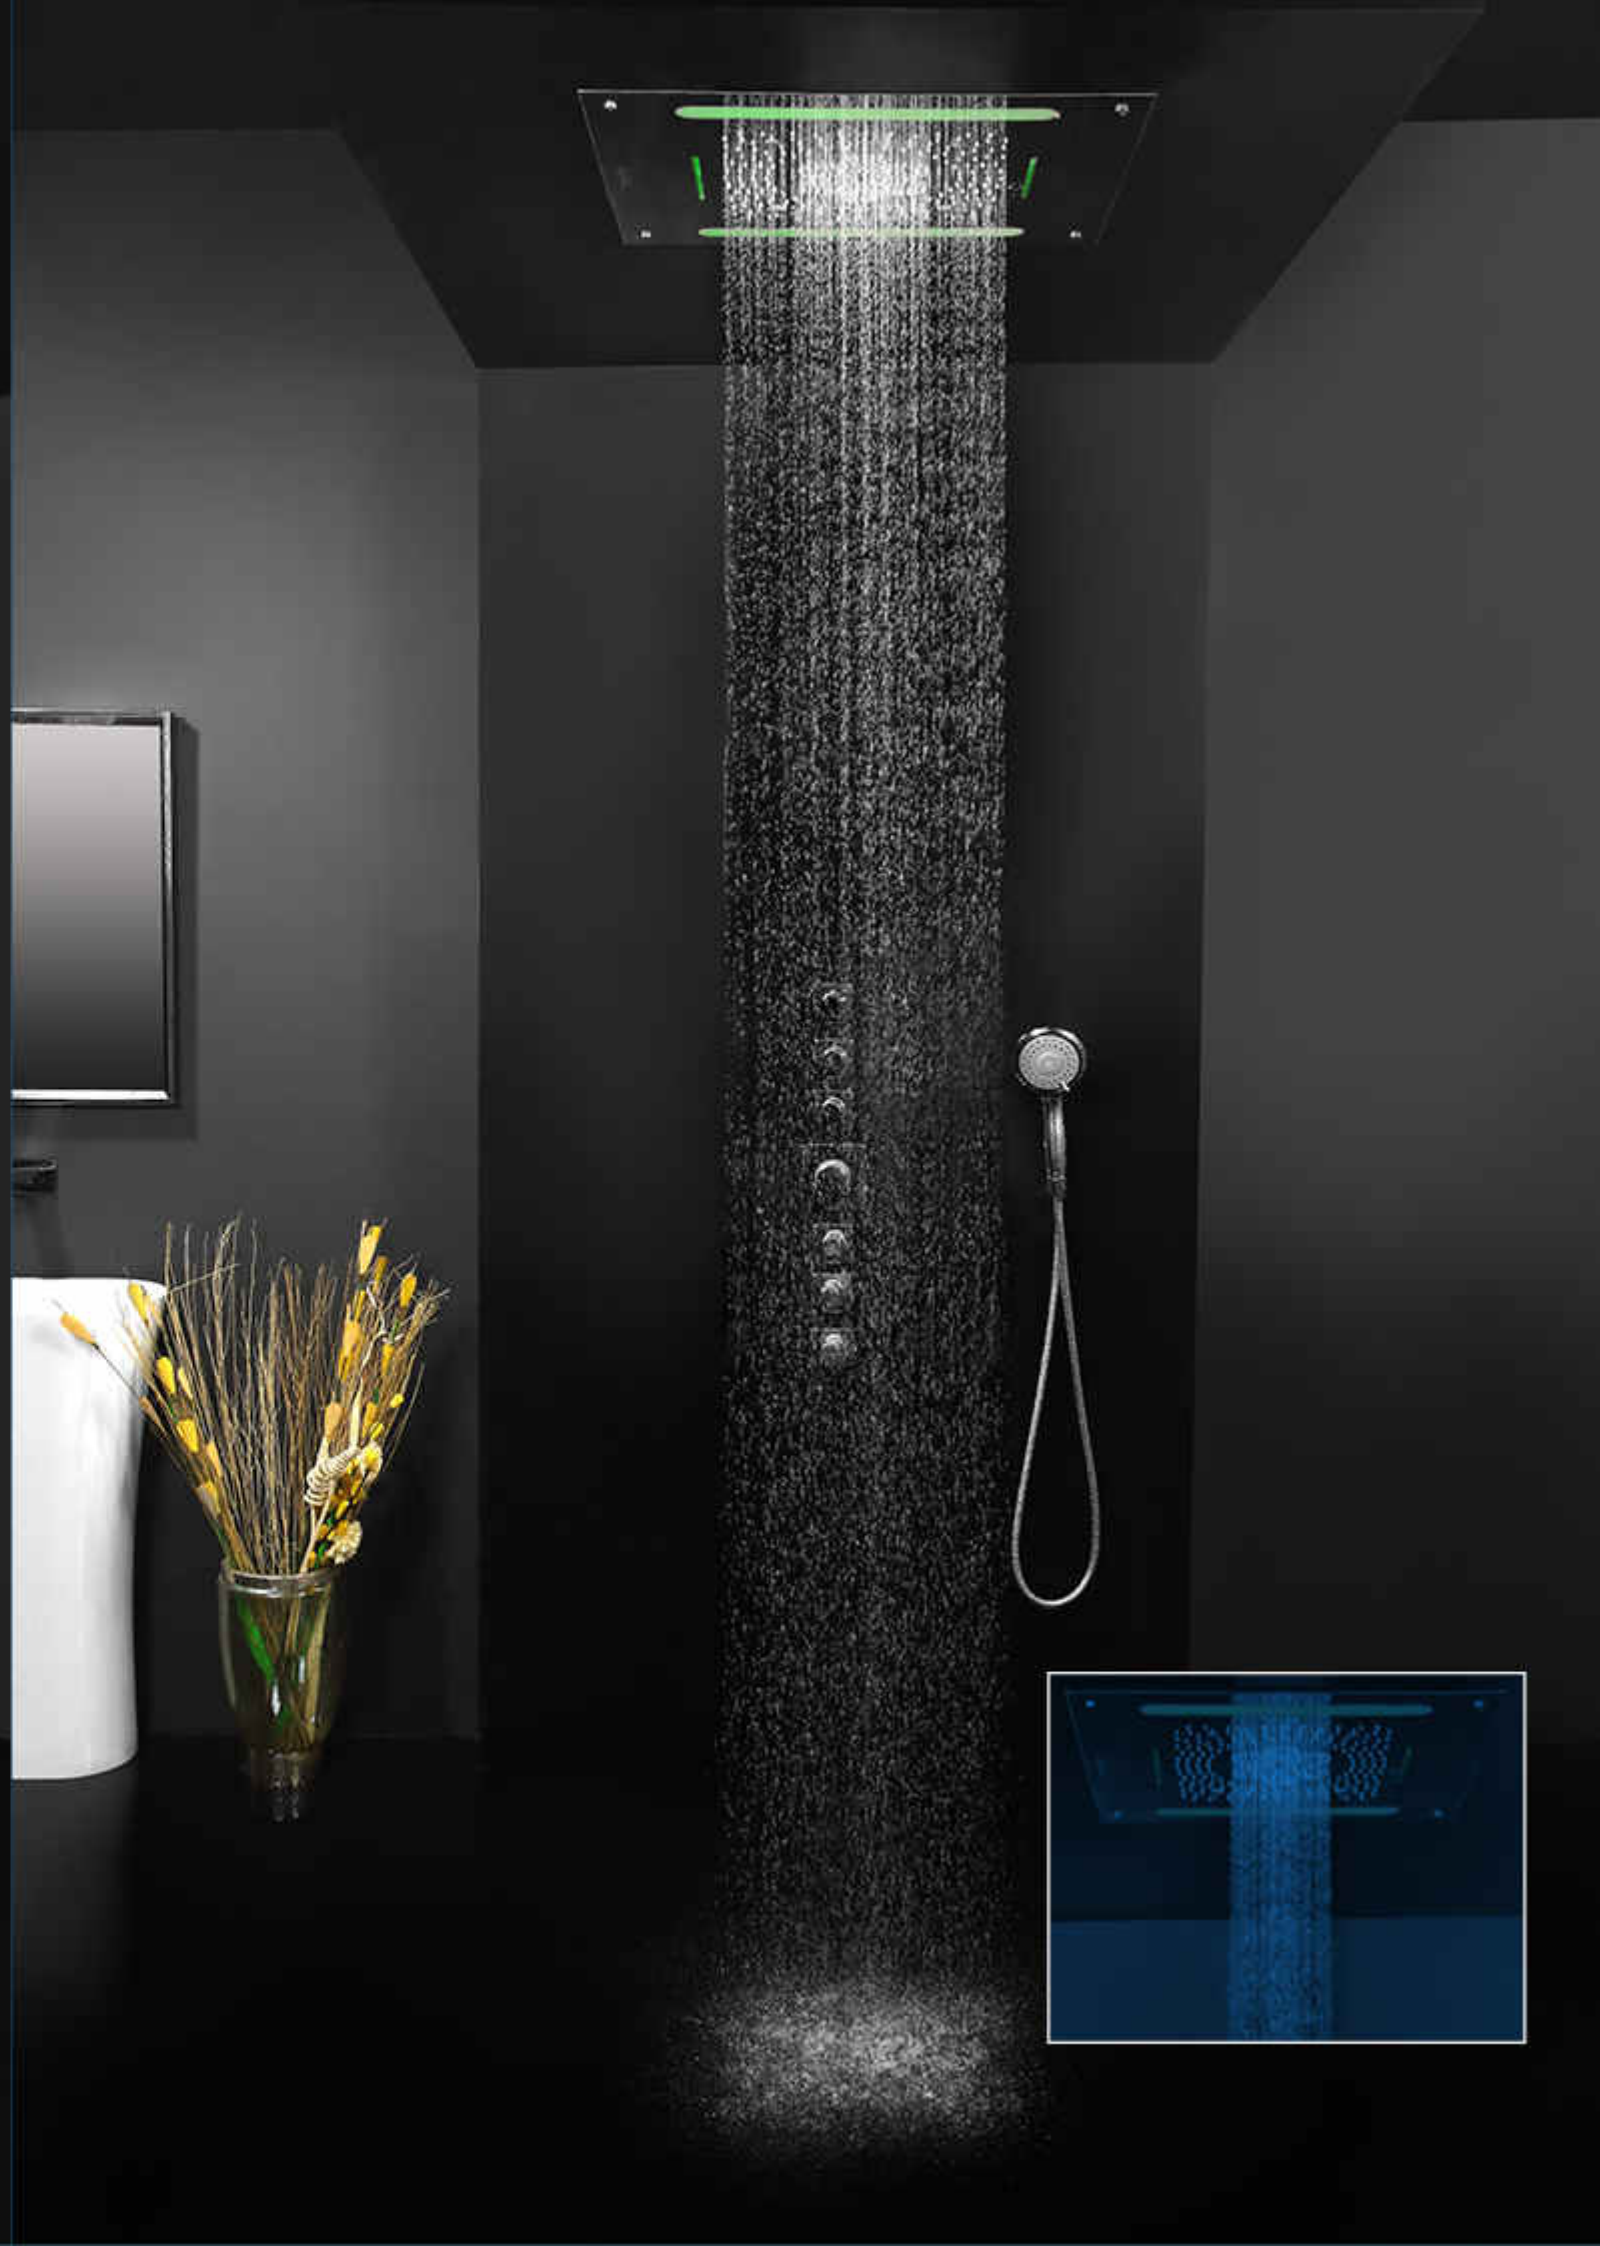

- Product Code: Oceanus
- Installation Type: Built-in Ceiling, Size: 65 X45 cm
- Features: • Mist 2x • Waterfall 2x • Rainshower
- Long Chromo Therapy Light 2x controlled by remote.

Thermostatic Mixer Product Code: D-03
 Concealed Valve: Product Code: D-05

Square Body Jet: Product Code: SBJ-01

SPOUT: in Brass Product Code: SP-01

Square Thermostatic Diverter with
Five Concealed Valve with plate:
Product Code: DK-04

Lustre

Thermostatic Diverter:
Product Code: D-03

Concealed Valve:
Product Code: D-05

Multi Flow Hand Shower:
Product Code: HS-01

- Product Code: Lustre
- Installation Type: Built-in Ceiling, Size: 65 X 60 cm
- Features: · Mist 4x · Waterfall 2x · Intense · Rainshower · Long Chromotherapy Light controlled by remote.

A woman is shown from the waist up, leaning back with her head tilted upwards. She is being showered with water, which is captured in mid-air, creating a dense spray of droplets and bubbles. The background is dark, making the water droplets stand out. The woman's hair is wet and dark. The overall mood is serene and refreshing.