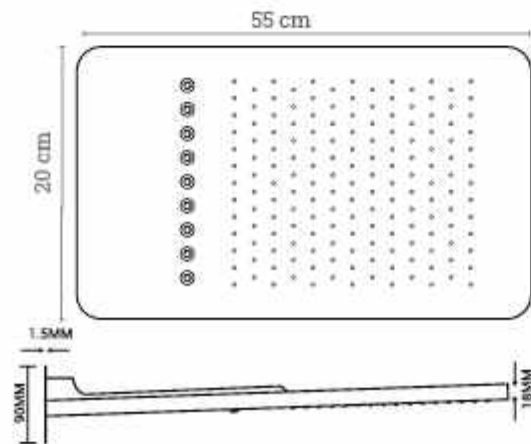

Sky High

- Product Code: Sky High
- Installation Type: Built-in Ceiling, Size: 48 X 33 cm
- Features: • Mist 4x • Rainshower
- Long Chromotherapy Light 1x Controlled by remote.

Shower !
The Place of thoughts
and decision making..

Square Spout:
Product Code: SP-02

Dazzle

- Product Code: Dazzle
- Installation Type: Built-in Ceiling, Size: 33 X 33 cm
- Features: • Mist 2x • Waterfall 1x • Rainshower

High Flow Round Thermostatic
Mixer with five way Diverter
Product Code: D-06

- Product Code: Sierra
- Installation Type: Wall Mounted, Size: 55 X 20 cm
- Features: · High Intensity jets 2x · Rainshower

- Product Code: Florida
- Installation Type: Wall Mounted, Size: 55 X 20 cm
- Features: · Waterfall lx · Rainshower